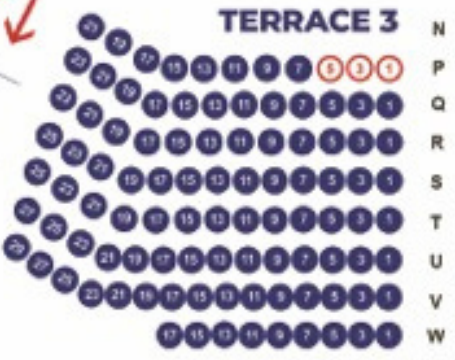

PAISLEY

STAGE

WEDNESDAY 4:40

STAGE

Exit to Lobby
(beneath loge)

TERRACE 2

TERRACE 1

Exit to Lobby
(beneath loge)

**WED.
5:25**

STAGE

Exit to Lobby
(beneath loge)

TERRACE 2

TERRACE 1

Exit to Lobby
(beneath loge)

MONDAY CHEER

STAGE

Exit to Lobby
(beneath loge)

TERRACE 2

TERRACE 1

Exit to Lobby
(beneath loge)

WEDNESDAY 6:10

MEGAN

ASPEN

ZOEY