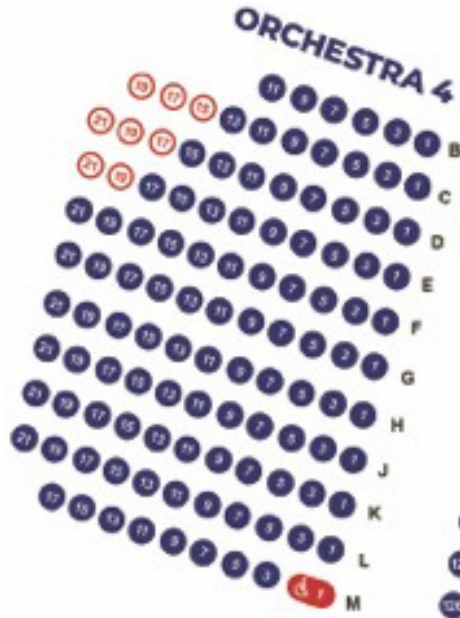

MONDAY 9:00

FAITH

ELLIE

ADELE

AVERY

EMMY

STAGE

Exit to Lobby
(beneath loge)

TERRACE 2

TERRACE 1

Exit to Lobby
(beneath loge)

MONDAY 5:25

STAGE

Exit to Lobby
(beneath loge)

TERRACE 2

TERRACE 1

PAISLEY

STAGE

WEDNESDAY 4:40

STAGE

Exit to Lobby
(beneath loge)

TERRACE 2

TERRACE 1

Exit to Lobby
(beneath loge)

VIOLETTE

PAYTON

THISTLE

ELLIE

LILIANA

STAGE

Exit to Lobby
(beneath loge)

TERRACE 2