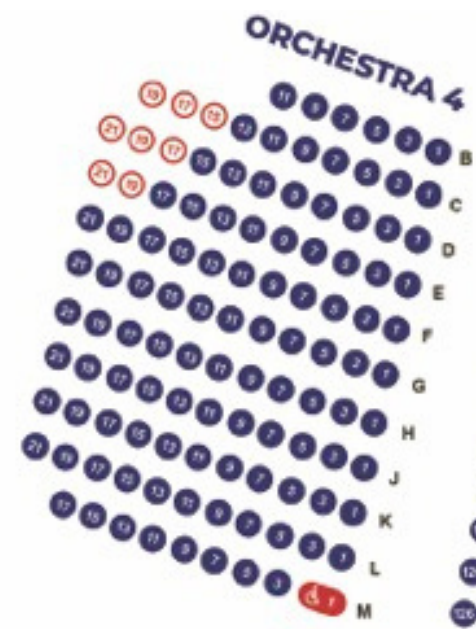

TERRACE 2

Exit to Lobby
(beneath loge)

SATURDAY

9:10

Exit to Lobby
(beneath loge)

TERRACE 2

Exit to Lobby
(beneath loge)

SATURDAY 10:00

VIOLETTE

PAYTON

THISTLE

ELLIE

LILIANA

STAGE

Exit to Lobby
(beneath loge)

TERRACE 2

TERRACE 1

Exit to Lobby
(beneath loge)