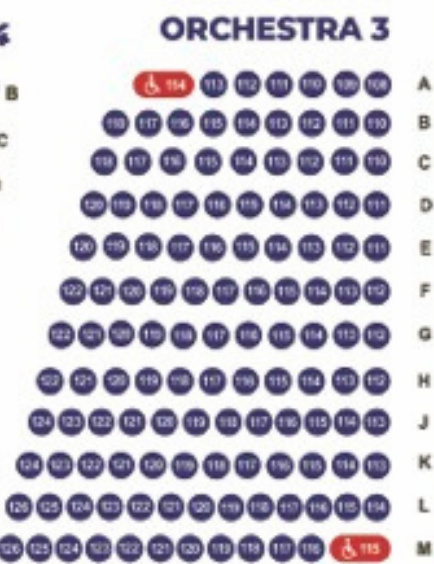

**WED.
5:25**

STAGE

Exit to Lobby
(beneath loge)

TERRACE 2

TERRACE 1

Exit to Lobby
(beneath loge)

MONDAY CHEER

STAGE