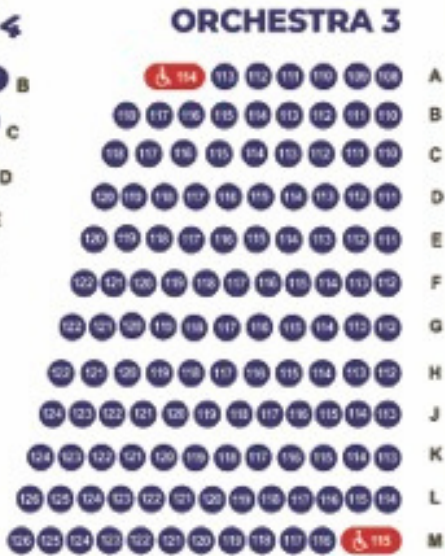

WEDNESDAY 6:10

MEGAN

ASPEN

ZOEY

ABBY

MCKENZIE

KENZIE

KACIE

PEYTON

KURSTON

STAGE