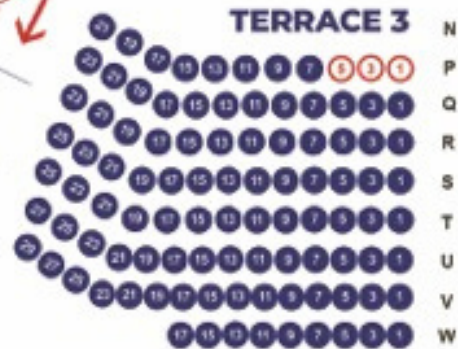

TERRACE 2

TERRACE 1

Exit to Lobby
(beneath loge)

MONDAY 5:25

STAGE

Exit to Lobby
(beneath loge)

TERRACE 2

TERRACE 1

PAISLEY

STAGE

WEDNESDAY 4:40

STAGE

Exit to Lobby
(beneath loge)

TERRACE 2

TERRACE 1

Exit to Lobby
(beneath loge)

VIOLETTE

PAYTON

THISTLE

ELLIE

LILIANA

STAGE

Exit to Lobby
(beneath loge)

TERRACE 2

TERRACE 1

Exit to Lobby
(beneath loge)