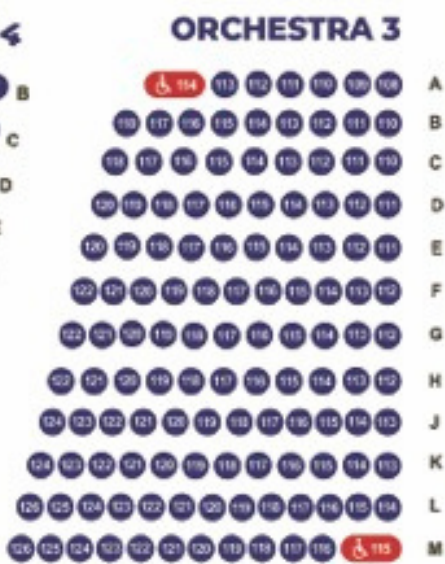

PAISLEY

STAGE

WEDNESDAY 4:40

STAGE

Exit to Lobby
(beneath loge)

TERRACE 2

TERRACE 1

Exit to Lobby
(beneath loge)

**WED.
5:25**

STAGE

Exit to Lobby
(beneath loge)

TERRACE 2

TERRACE 1

Exit to Lobby
(beneath loge)

MONDAY CHEER

STAGE