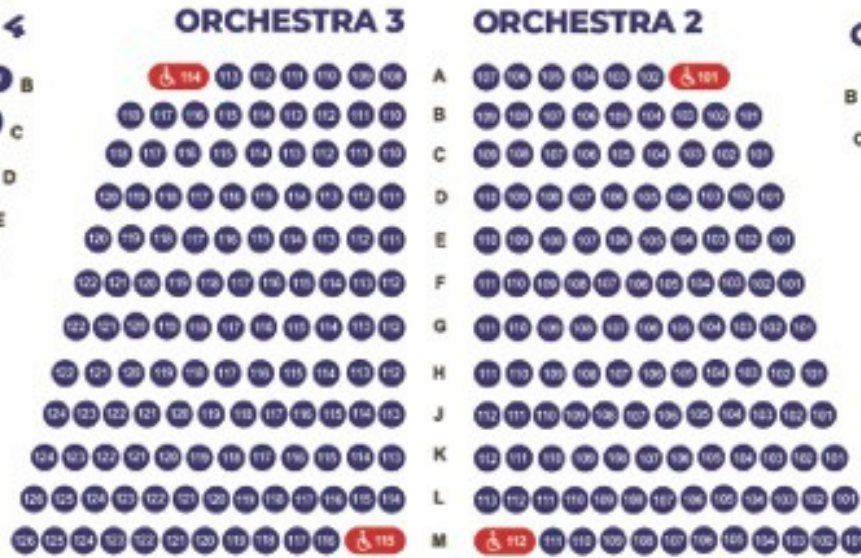

MONDAY 9:00

FAITH

ELLIE

ADELE

AVERY

EMMY

STAGE

Exit to Lobby
(beneath loge)

TERRACE 2

TERRACE 1

Exit to Lobby
(beneath loge)

MONDAY 5:25

STAGE

Exit to Lobby
(beneath loge)

TERRACE 2

TERRACE 1

VIOLETTE

PAYTON

THISTLE

ELLIE

LILIANA

STAGE

Exit to Lobby
(beneath loge)

TERRACE 2

TERRACE 1

Exit to Lobby
(beneath loge)