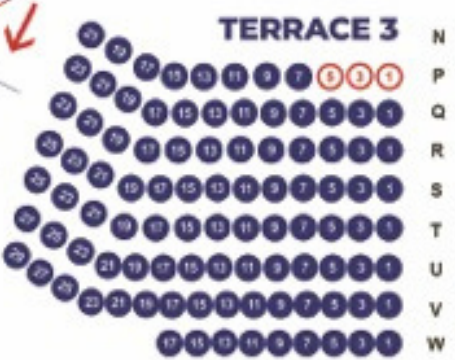

TERRACE 2

TERRACE 1

Exit to Lobby
(beneath loge)

MONDAY 5:25

STAGE

Exit to Lobby
(beneath loge)

TERRACE 2

TERRACE 1

PAISLEY

STAGE

WEDNESDAY 4:40

STAGE

Exit to Lobby
(beneath loge)

TERRACE 2

TERRACE 1

Exit to Lobby
(beneath loge)

**WED.
5:25**

STAGE

Exit to Lobby
(beneath loge)

TERRACE 2

TERRACE 1

Exit to Lobby
(beneath loge)

MONDAY CHEER

STAGE

Exit to Lobby
(beneath loge)

TERRACE 2

TERRACE 1

Exit to Lobby
(beneath loge)

WEDNESDAY 6:10

MEGAN

ASPEN

ZOEY