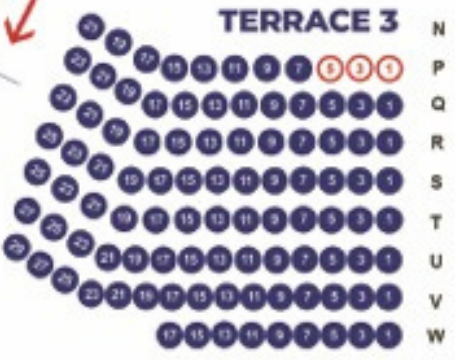

TERRACE 2

TERRACE 1

Exit to Lobby
(beneath loge)

MONDAY 5:25

STAGE

Exit to Lobby
(beneath loge)

TERRACE 2

TERRACE 1

PAISLEY

STAGE

WEDNESDAY 4:40

STAGE

Exit to Lobby
(beneath loge)

TERRACE 2

TERRACE 1

Exit to Lobby
(beneath loge)

VIOLETTE

PAYTON

THISTLE

ELLIE

LILIANA

STAGE

Exit to Lobby
(beneath loge)

TERRACE 2

TERRACE 1

Exit to Lobby
(beneath loge)