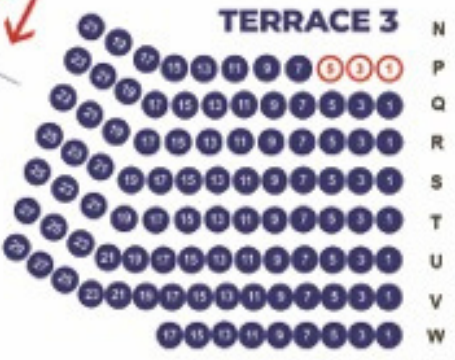

TERRACE 2

Exit to Lobby
(beneath loge)

SATURDAY

9:10

Exit to Lobby
(beneath loge)

TERRACE 2

Exit to Lobby
(beneath loge)

SATURDAY 10:00