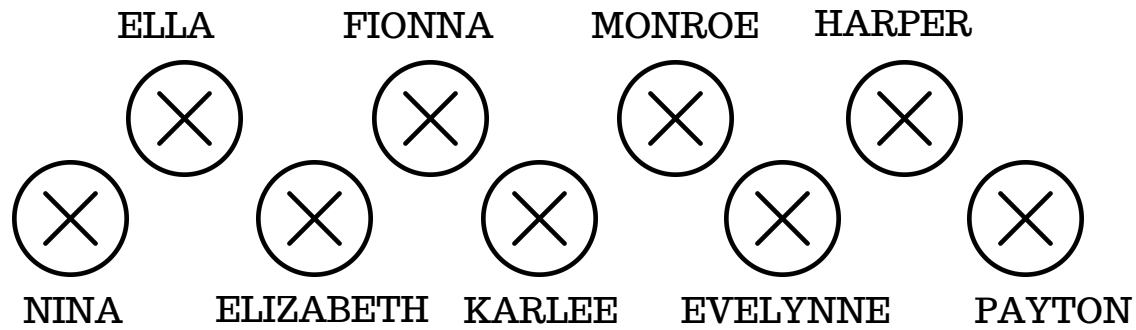

TERRACE 2

Exit to Lobby
(beneath loge)

SATURDAY

9:10

Exit to Lobby
(beneath loge)

TERRACE 2

Exit to Lobby
(beneath loge)

SATURDAY 10:00

VIOLETTE

PAYTON

THISTLE

ELLIE

LILIANA

STAGE

Exit to Lobby
(beneath loge)

TERRACE 2