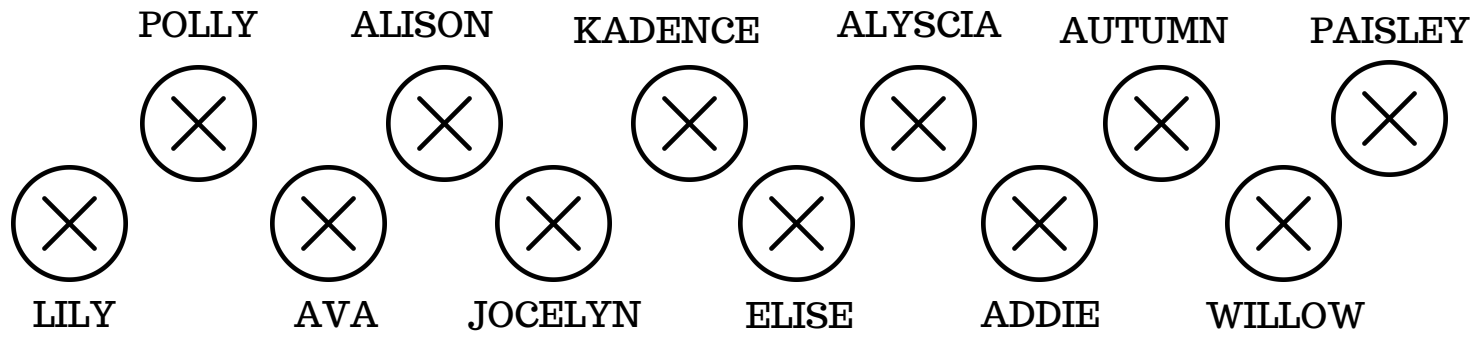

TERRACE 2

TERRACE 1

Exit to Lobby
(beneath loge)

MONDAY 5:25

STAGE

Exit to Lobby
(beneath loge)

TERRACE 2

TERRACE 1

Exit to Lobby
(beneath loge)

TUESDAY
4:40

ELIZABETH

MACKENZIE

BELLA

BROOKE

ARIEL

PAISLEE