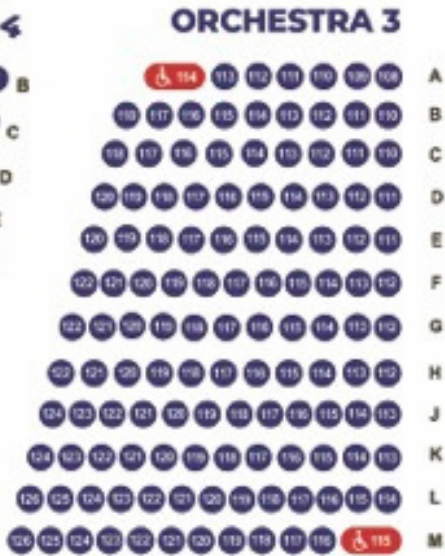

TERRACE 2

TERRACE 1

Exit to Lobby
(beneath loge)

MONDAY 5:25

STAGE

Exit to Lobby
(beneath loge)

TERRACE 2

TERRACE 1