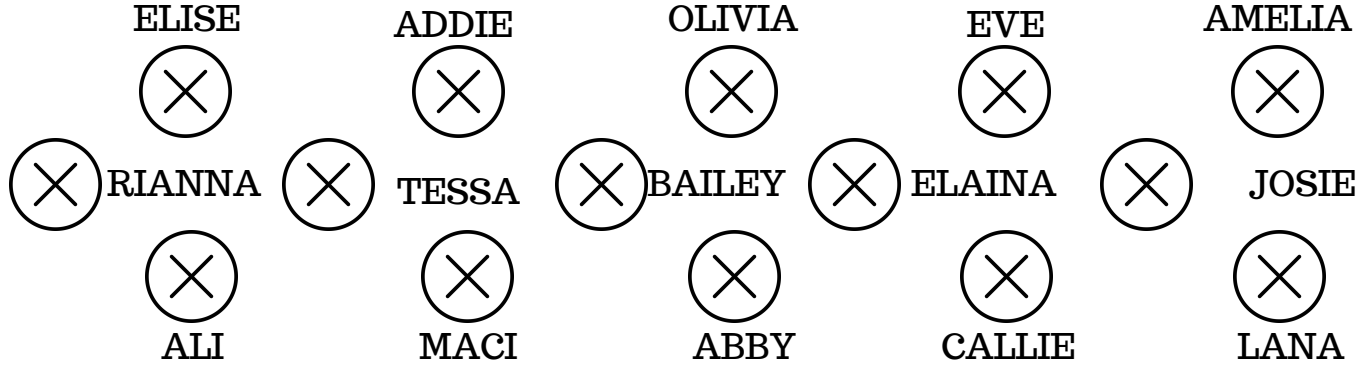

**WED.
5:25**

STAGE