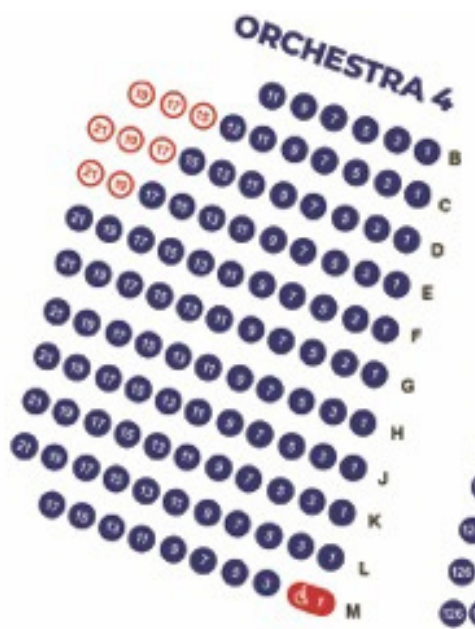

PAISLEY

STAGE

WEDNESDAY 4:40

STAGE

Exit to Lobby
(beneath loge)

TERRACE 2

TERRACE 1

Exit to Lobby
(beneath loge)

**WED.
5:25**

STAGE

Exit to Lobby
(beneath loge)

TERRACE 2

TERRACE 1

Exit to Lobby
(beneath loge)

MONDAY CHEER

STAGE