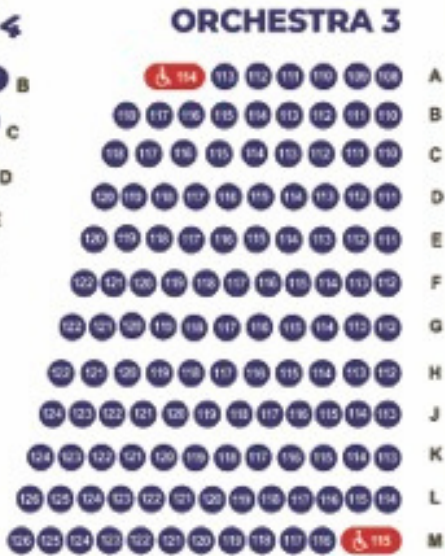

PAISLEY

STAGE

WEDNESDAY 4:40

STAGE

Exit to Lobby
(beneath loge)

TERRACE 2

TERRACE 1

Exit to Lobby
(beneath loge)

**WED.
5:25**

STAGE

Exit to Lobby
(beneath loge)

TERRACE 2

TERRACE 1

Exit to Lobby
(beneath loge)

MONDAY CHEER

STAGE