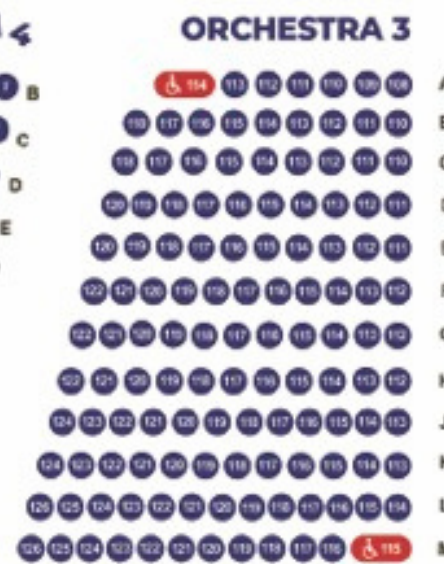

TERRACE 2

Exit to Lobby
(beneath loge)

SATURDAY

9:10

Exit to Lobby
(beneath loge)

TERRACE 2

Exit to Lobby
(beneath loge)

SATURDAY 10:00

VIOLETTE

PAYTON

THISTLE

ELLIE

LILIANA

STAGE

Exit to Lobby
(beneath loge)

TERRACE 2

TERRACE 1

Exit to Lobby
(beneath loge)