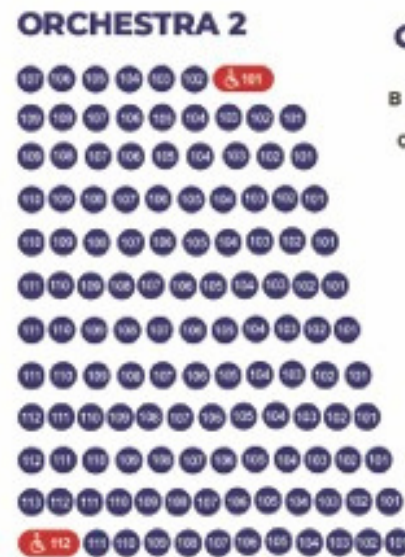

TERRACE 2

Exit to Lobby
(beneath loge)

SATURDAY

9:10

Exit to Lobby
(beneath loge)

TERRACE 2

Exit to Lobby
(beneath loge)

SATURDAY 10:00