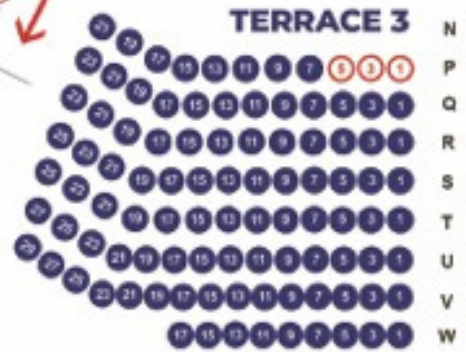

TERRACE 2

Exit to Lobby
(beneath loge)

SATURDAY

9:10

Exit to Lobby
(beneath loge)

TERRACE 2

Exit to Lobby
(beneath loge)

SATURDAY 10:00

VIOLETTE

PAYTON

THISTLE

ELLIE

LILIANA

STAGE

Exit to Lobby
(beneath loge)

TERRACE 2

TERRACE 1

Exit to Lobby
(beneath loge)