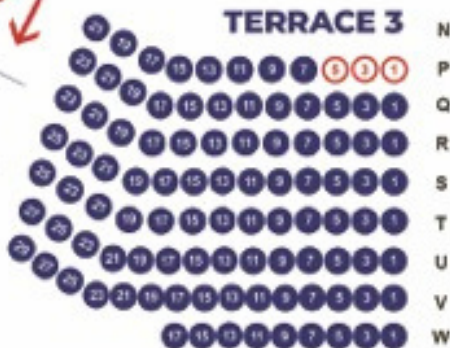

TERRACE 2

Exit to Lobby
(beneath loge)

SATURDAY

9:10

Exit to Lobby
(beneath loge)

TERRACE 2

Exit to Lobby
(beneath loge)

SATURDAY 10:00

VIOLETTE

PAYTON

THISTLE

ELLIE

LILIANA

STAGE

Exit to Lobby
(beneath loge)

TERRACE 2

TERRACE 1

Exit to Lobby
(beneath loge)