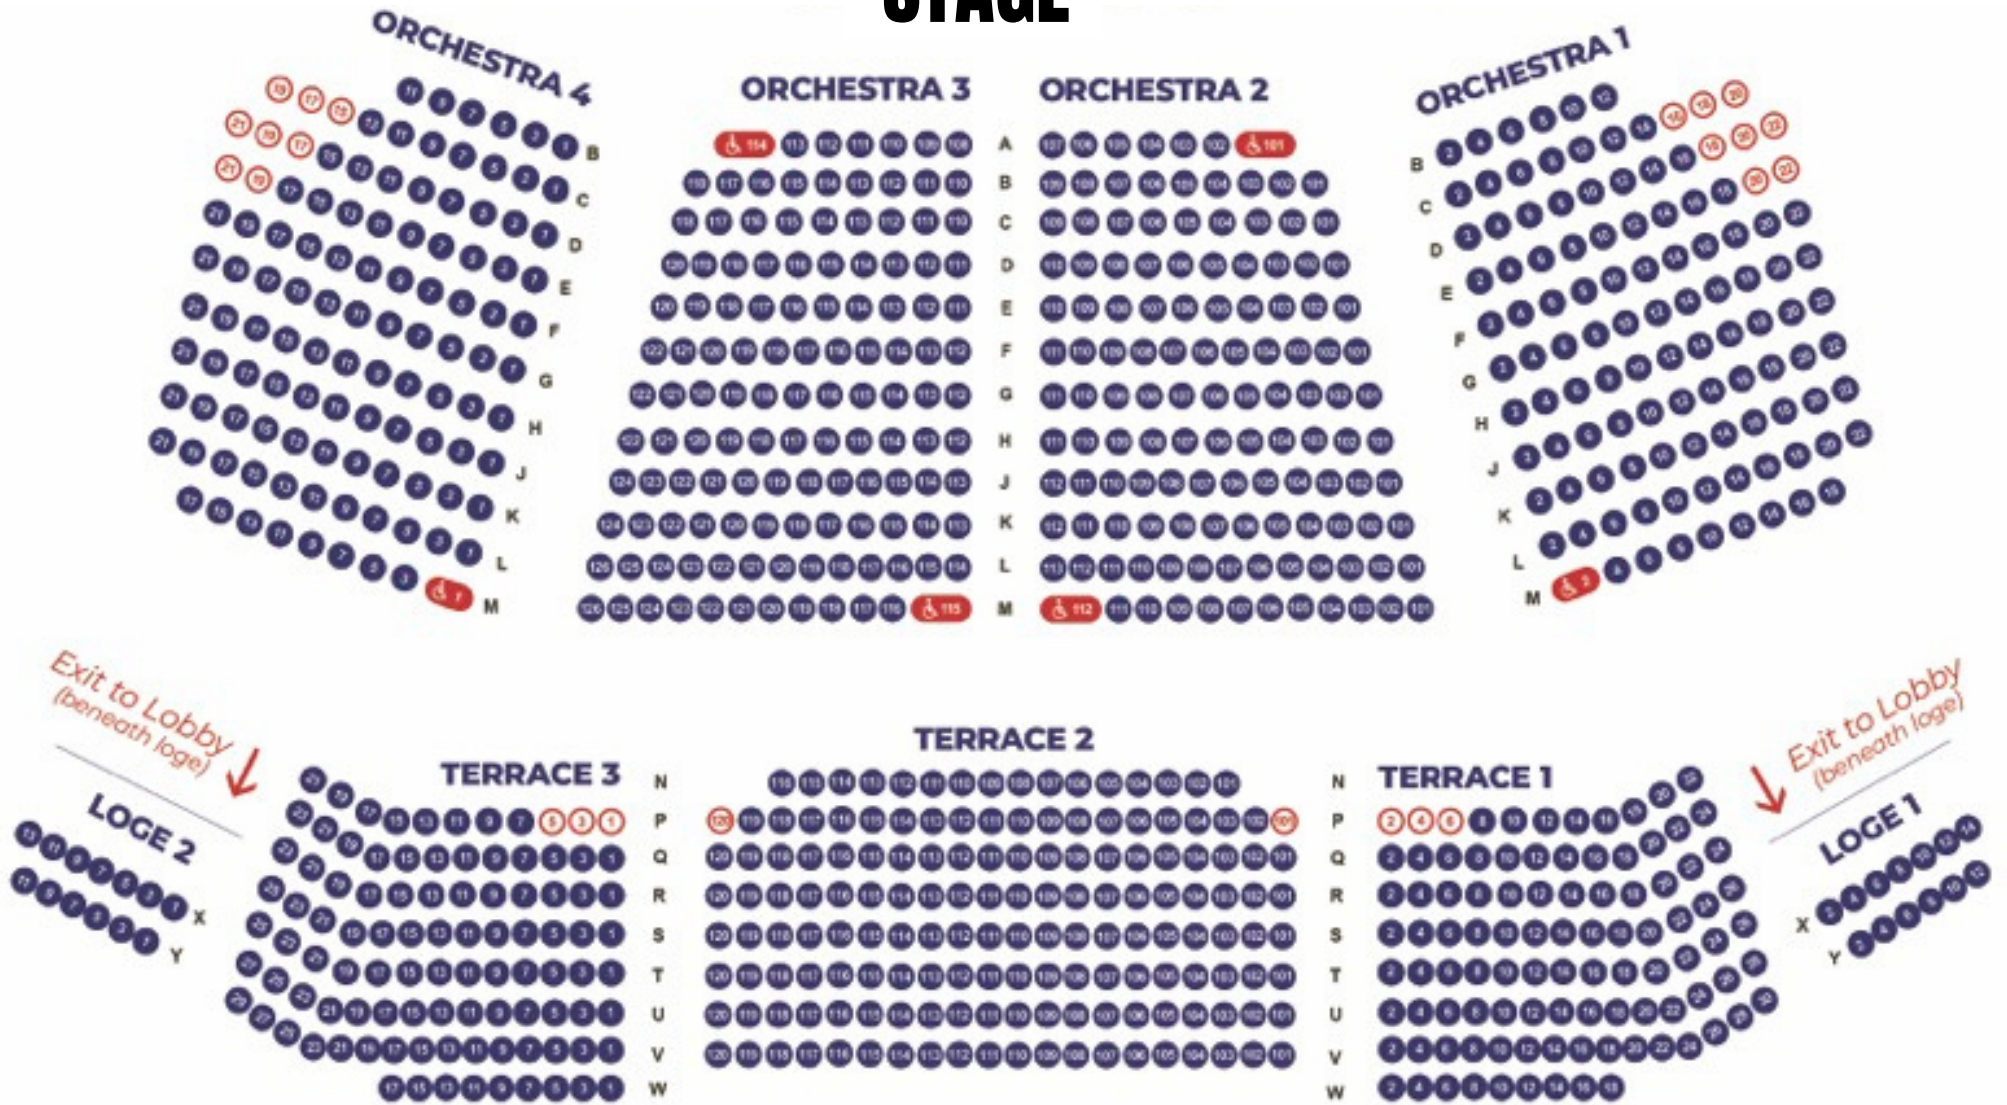

TERRACE 2

TERRACE 1

Exit to Lobby
(beneath loge)

MONDAY 5:25

STAGE

Exit to Lobby
(beneath loge)

TERRACE 2

TERRACE 1

PAISLEY

STAGE

WEDNESDAY 4:40

STAGE

Exit to Lobby
(beneath loge)

TERRACE 2

TERRACE 1

Exit to Lobby
(beneath loge)

**WED.
5:25**

STAGE

Exit to Lobby
(beneath loge)

TERRACE 2

TERRACE 1

Exit to Lobby
(beneath loge)

MONDAY CHEER

STAGE

TERRACE 2

Exit to Lobby
(beneath loge)

SATURDAY

9:10

Exit to Lobby
(beneath loge)

TERRACE 2

Exit to Lobby
(beneath loge)

SATURDAY 10:00