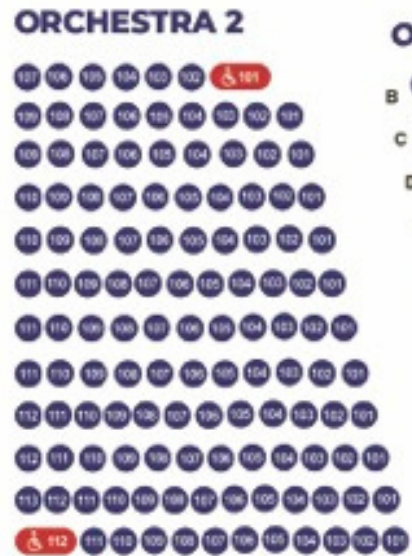

PAISLEY

STAGE

WEDNESDAY 4:40

STAGE

Exit to Lobby
(beneath loge)

TERRACE 2

TERRACE 1

Exit to Lobby
(beneath loge)

**WED.
5:25**

STAGE

Exit to Lobby
(beneath loge)

TERRACE 2

TERRACE 1

Exit to Lobby
(beneath loge)

MONDAY CHEER

STAGE