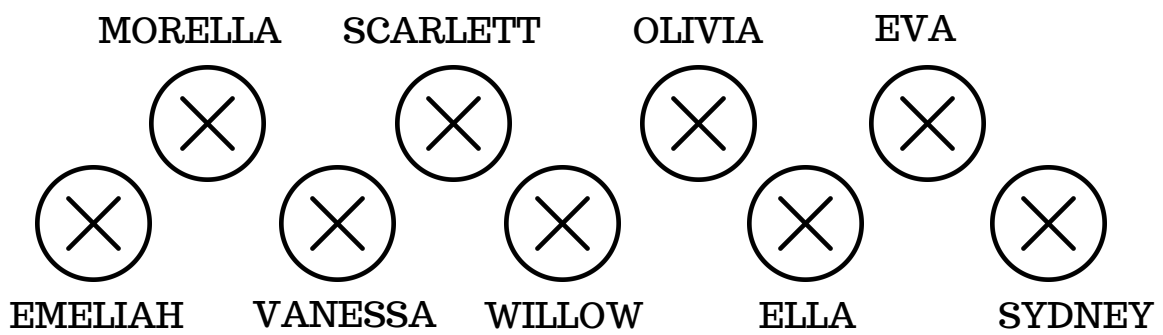

Exit to Lobby
(beneath loge)

TUESDAY
4:40

ELIZABETH

MACKENZIE

BELLA

BROOKE

ARIEL

PAISLEE

PAISLEY

STAGE

WEDNESDAY 4:40

STAGE

Exit to Lobby
(beneath loge)

TERRACE 2

TERRACE 1

Exit to Lobby
(beneath loge)