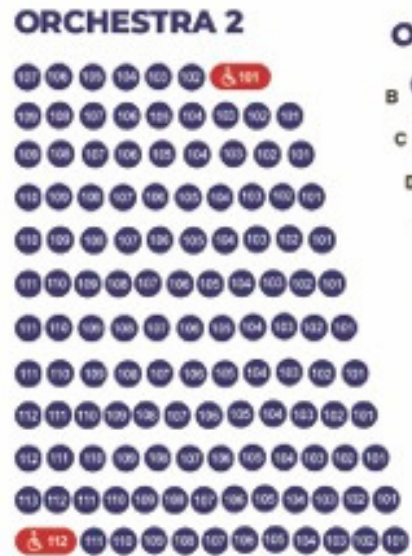

WEDNESDAY 6:10

MEGAN

ASPEN

ZOEY

ABBY

MCKENZIE

KENZIE

KACIE

PEYTON

KURSTON

STAGE