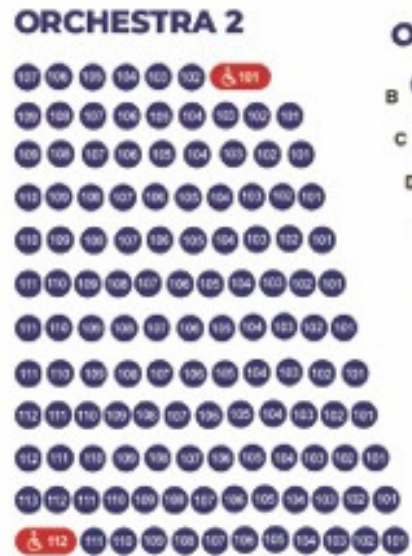

TERRACE 2

TERRACE 1

Exit to Lobby
(beneath loge)

MONDAY 5:25

STAGE

Exit to Lobby
(beneath loge)

TERRACE 2

TERRACE 1