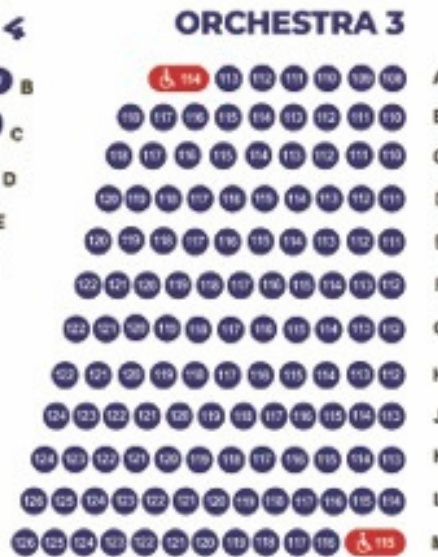

TERRACE 2

Exit to Lobby
(beneath loge)

SATURDAY

9:10

Exit to Lobby
(beneath loge)

TERRACE 2

Exit to Lobby
(beneath loge)

SATURDAY 10:00

VIOLETTE

PAYTON

THISTLE

ELLIE

LILIANA

STAGE

Exit to Lobby
(beneath loge)

TERRACE 2