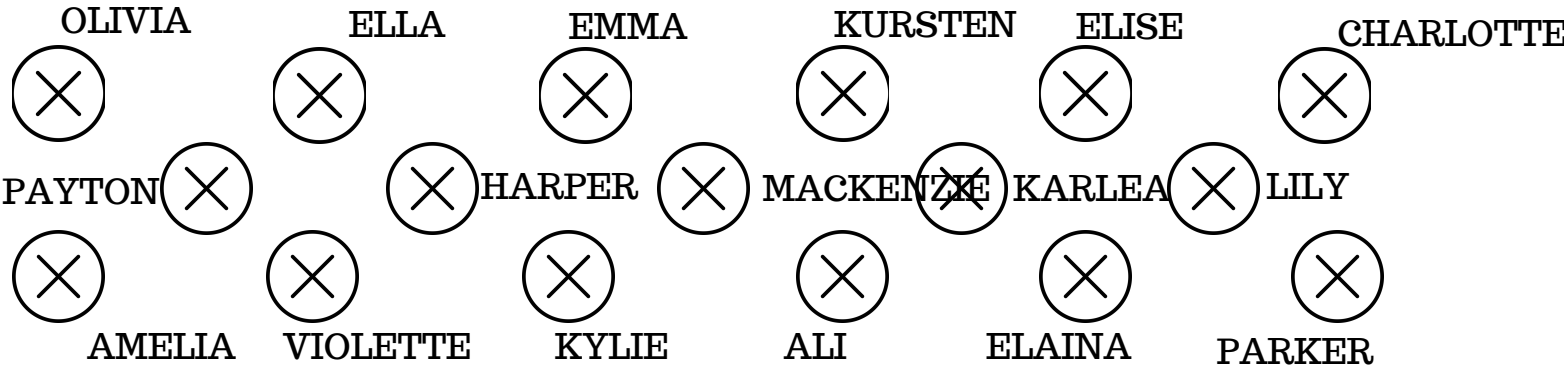

**WED.
5:25**

STAGE

Exit to Lobby
(beneath loge)

TERRACE 2

TERRACE 1

Exit to Lobby
(beneath loge)

MONDAY CHEER

STAGE

Exit to Lobby
(beneath loge)

TERRACE 2

TERRACE 1

Exit to Lobby
(beneath loge)

WEDNESDAY 6:10

MEGAN

ASPEN

ZOEY