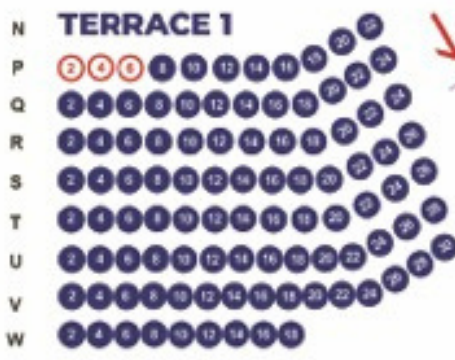

**WED.
5:25**

STAGE

Exit to Lobby
(beneath loge)

TERRACE 2

TERRACE 1

Exit to Lobby
(beneath loge)

MONDAY CHEER

STAGE

ABBY

MCKENZIE

KENZIE

KACIE

PEYTON

KURSTON

STAGE

Exit to Lobby
(beneath loge)

TERRACE 2

Exit to Lobby
(beneath loge)

SATURDAY

9:10

Exit to Lobby
(beneath loge)

TERRACE 2

Exit to Lobby
(beneath loge)

SATURDAY 10:00