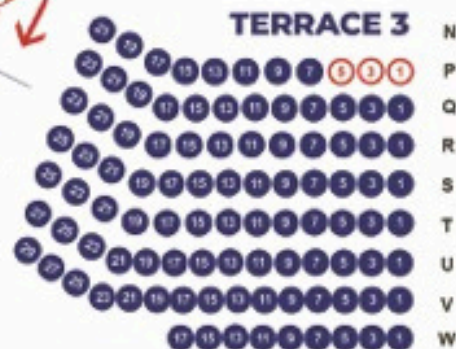

Exit to Lobby
(beneath loge)