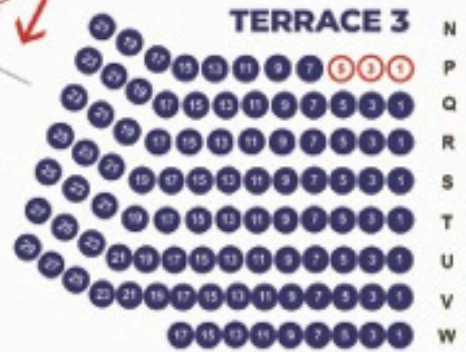

Exit to Lobby
(beneath loge)