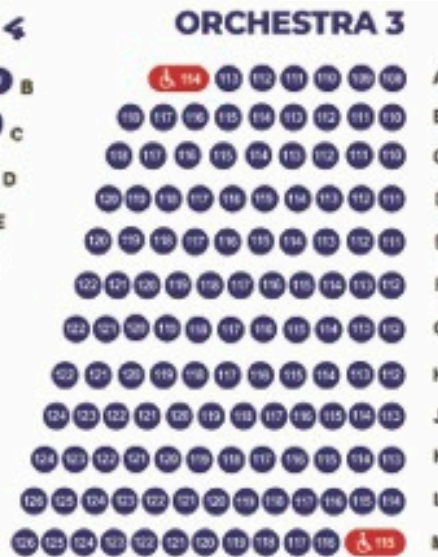

WEDNESDAY 5:25

STAGE

Exit to Lobby
(beneath loge)

TERRACE 2

TERRACE 1

Exit to Lobby
(beneath loge)