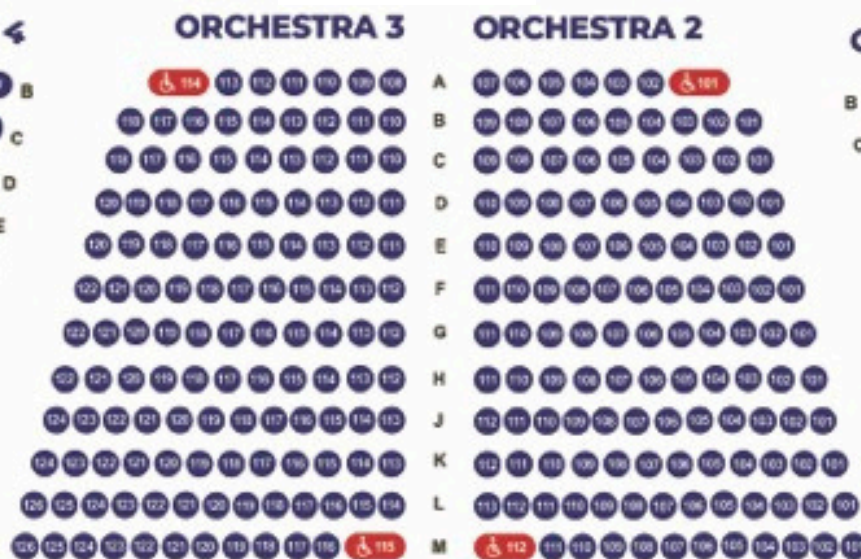

WEDNESDAY 4:40

STAGE

Exit to Lobby
(beneath loge)

TERRACE 2

TERRACE 1

Exit to Lobby
(beneath loge)

LOGE 1