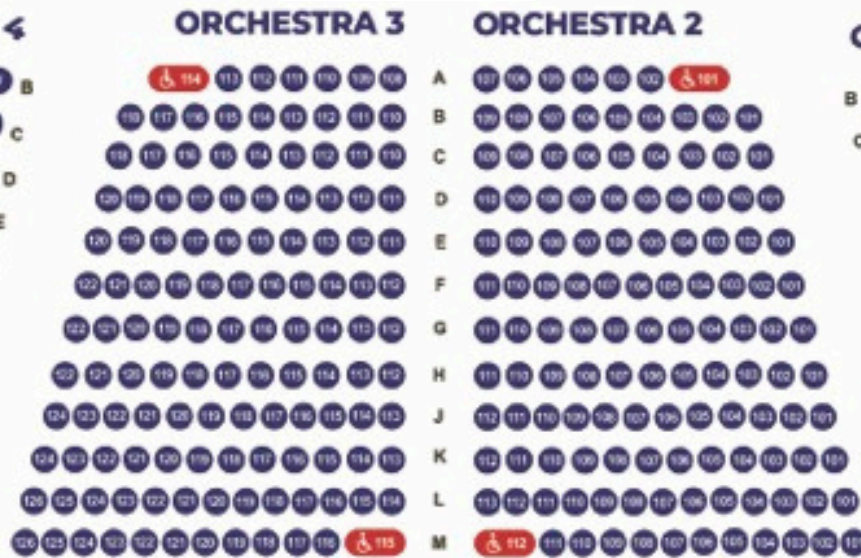

WED. 6:50

STAGE

Exit to Lobby
(beneath loge)

TERRACE 2

TERRACE 1

Exit to Lobby
(beneath loge)