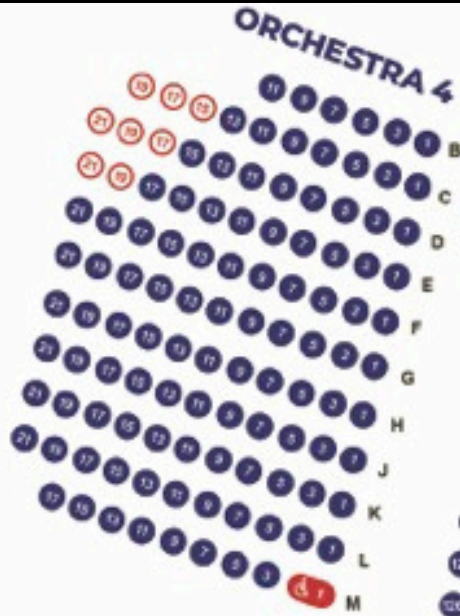

WED. 6:50

STAGE

Exit to Lobby
(beneath loge)

TERRACE 2

TERRACE 1

Exit to Lobby
(beneath loge)