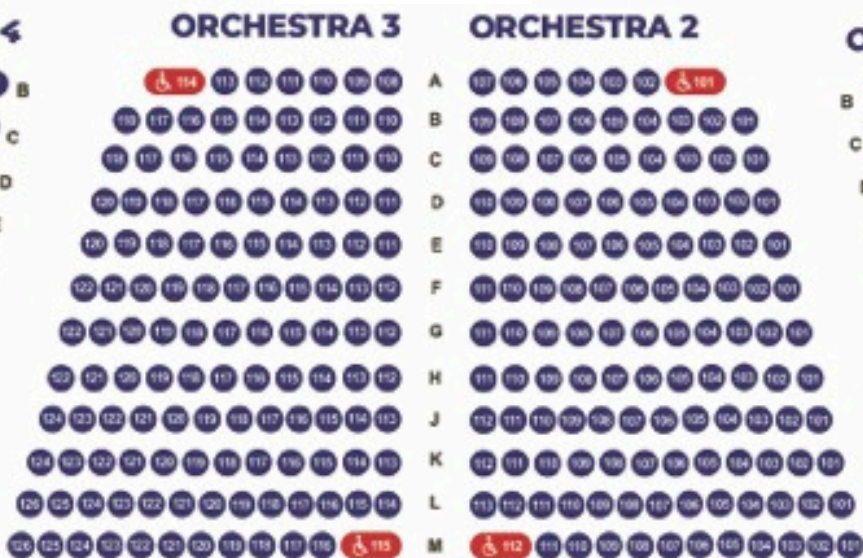

MONDAY 5:25

STAGE

Exit to Lobby
(beneath loge)

TERRACE 2

TERRACE 1

Exit to Lobby
(beneath loge)