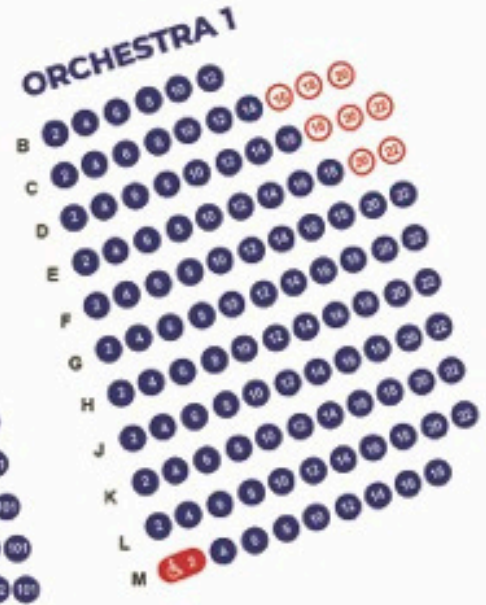

SATURDAY 9:10/MONDAY 9:00

STAGE

Exit to Lobby
(beneath loge)

TERRACE 2

TERRACE 1

Exit to Lobby
(beneath loge)