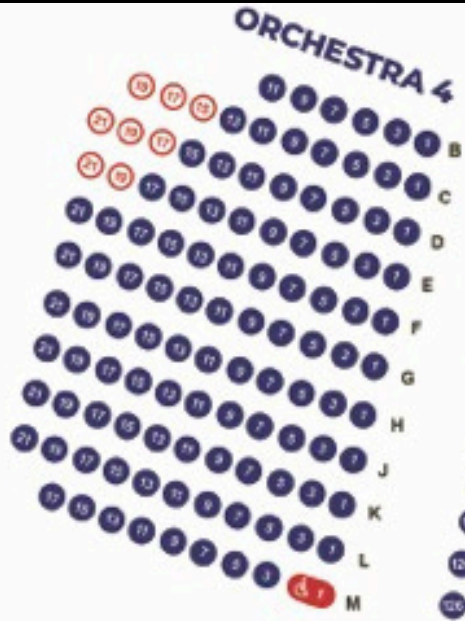

SATURDAY 9:10/MONDAY 9:00

STAGE

Exit to Lobby
(beneath loge)

TERRACE 2

TERRACE 1

Exit to Lobby
(beneath loge)