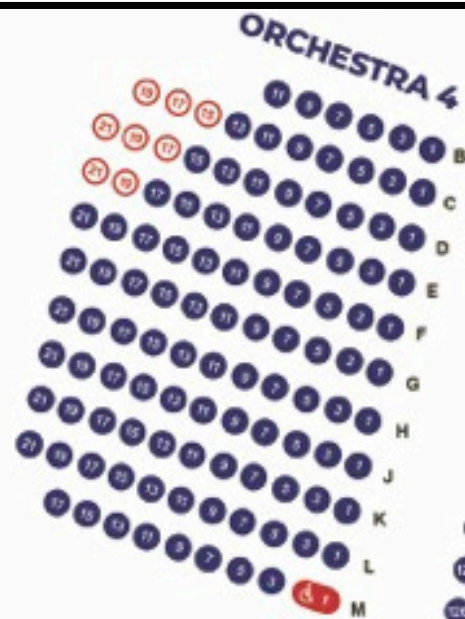

WEDNESDAY 4:40

STAGE

Exit to Lobby
(beneath loge)

TERRACE 2

TERRACE 1

Exit to Lobby
(beneath loge)

LOGE 1