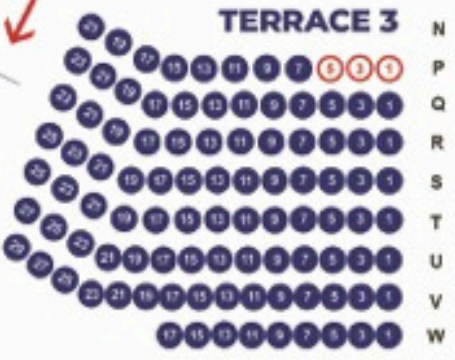

Exit to Lobby
(beneath loge)