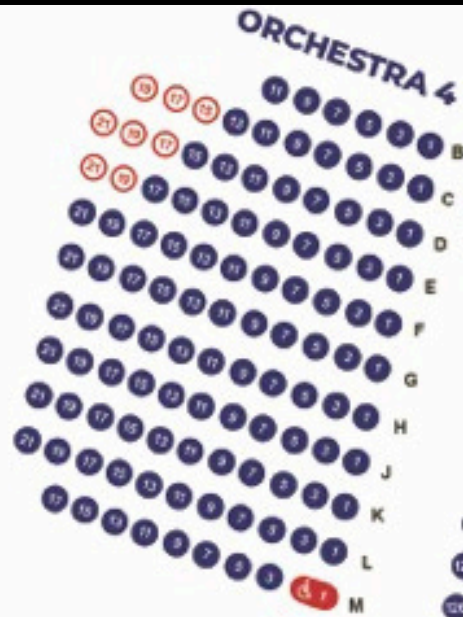

WEDNESDAY 5:25

STAGE

Exit to Lobby
(beneath loge)

TERRACE 2

TERRACE 1

Exit to Lobby
(beneath loge)