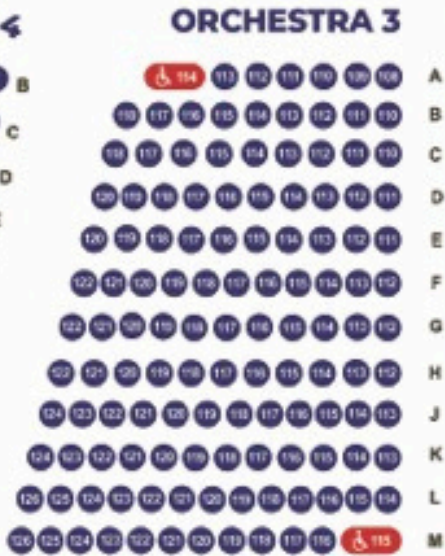

SATURDAY 9:10/MONDAY 9:00

STAGE

Exit to Lobby
(beneath loge)

TERRACE 2

TERRACE 1

Exit to Lobby
(beneath loge)