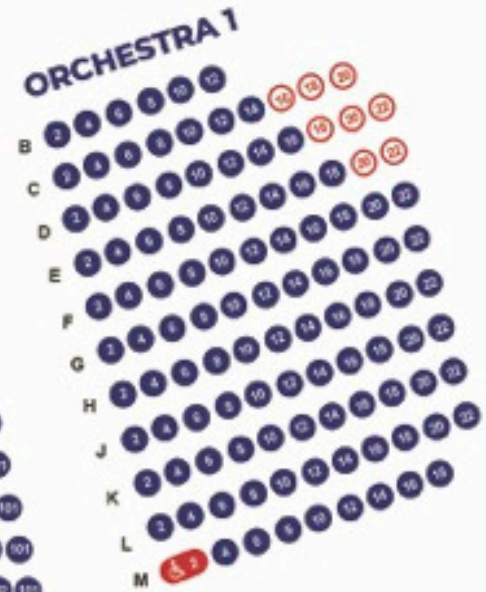

WEDNESDAY 5:25

STAGE

Exit to Lobby
(beneath loge)

TERRACE 2

TERRACE 1

Exit to Lobby
(beneath loge)