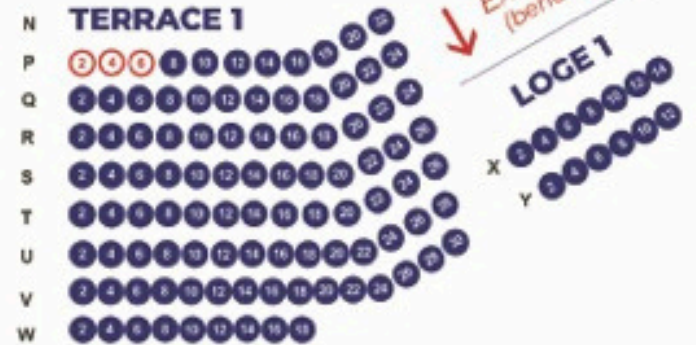

TERRACE 1

Exit to Lobby
(beneath loge)