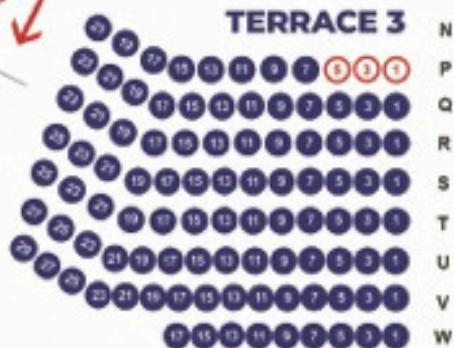

Exit to Lobby
(beneath loge)