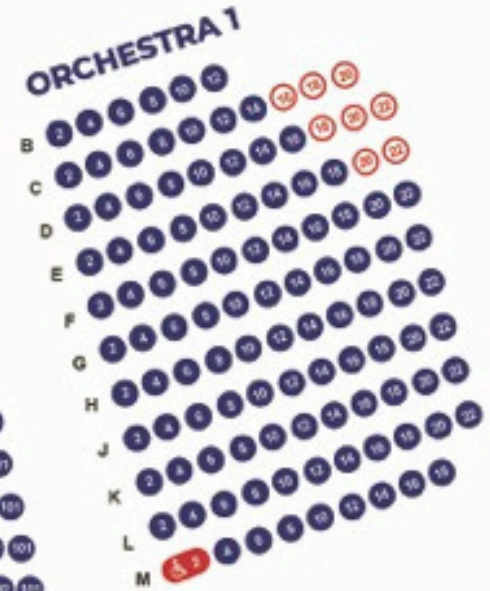

WED. 6:50

STAGE

Exit to Lobby
(beneath loge)

TERRACE 2

TERRACE 1

Exit to Lobby
(beneath loge)