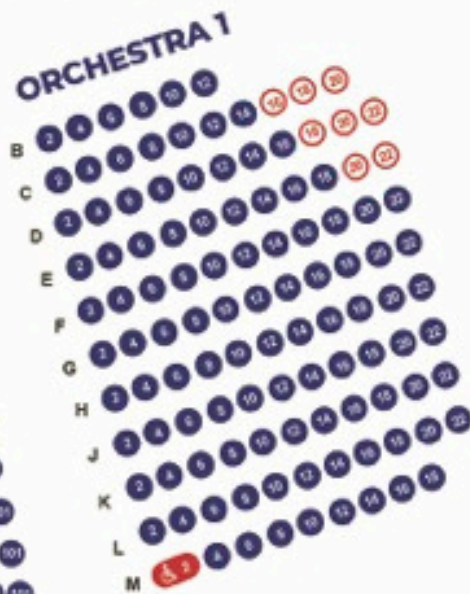

MONDAY 5:25

STAGE

Exit to Lobby
(beneath loge)

TERRACE 2

TERRACE 1

Exit to Lobby
(beneath loge)