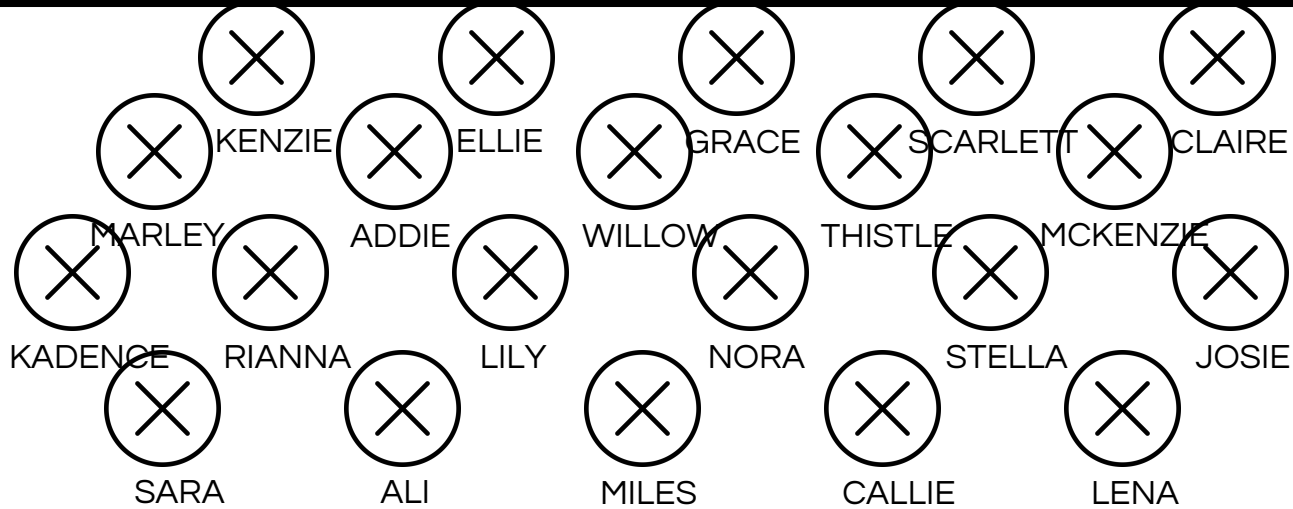

WED.
6:10

STAGE